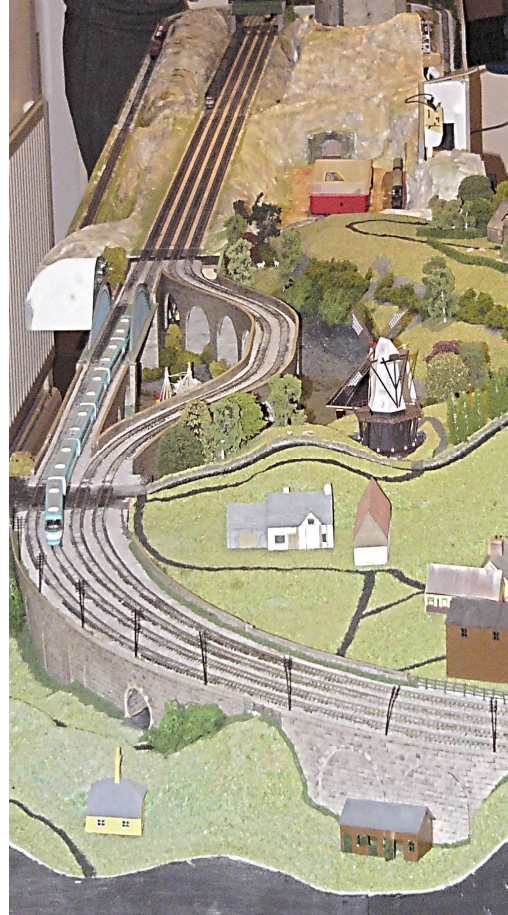

Berkshire Area Group - N Gauge Society
N GAUGE EXHIBITION & Open Day
31st March 2012

**Sindlesham Baptist Church, Bearwood Road,
Sindlesham, Wokingham, RG41 5BB**

10 Layouts including:

**Large 4 Track Modular layout
Westchurch
Temple Valley & Temple Falls
Dead End Yard,
Kidmore Vale
Winnersh Halt,
The Ironing board layout
Paddock Hill**

Trade Stalls & Societies:

**Plus Daughters
Medway Queen
N Gauge Society mini stand
Chairman's Challenge 2011
JB's Model World
Club Second Hand Stall**

Come and see how it's done!

Light Refreshments and the famous Tombola.

Admission: Adults £3; Concessions £2; Families £7

Opening times - 10.00 to 16.00

www.bagladdies.com