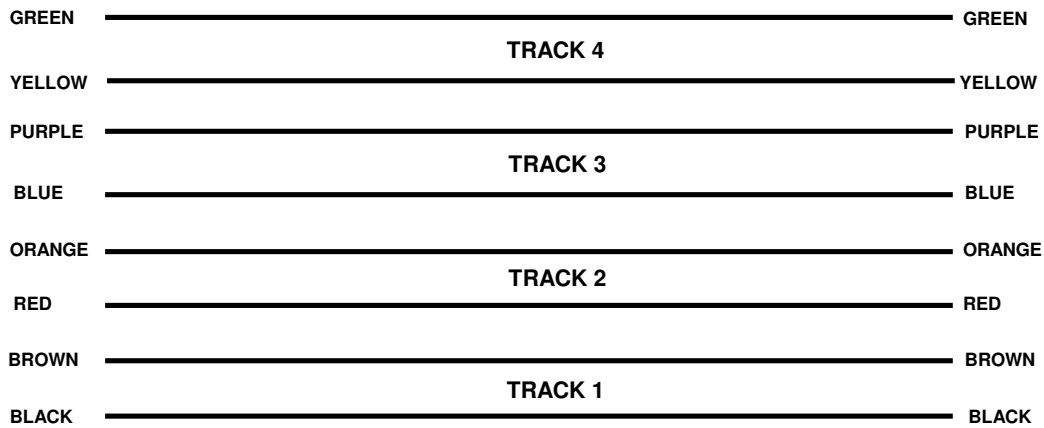

WIRING OF INTER MODULE CONNECTOR

PIN	COLOUR
1	BLACK
2	BROWN
3	RED
4	ORANGE
5	YELLOW
6	GREEN
7	BLUE
8	PURPLE
9	Not used

**MALE
PLUG**

**FEMALE
SOCKET**

↑
FRONT