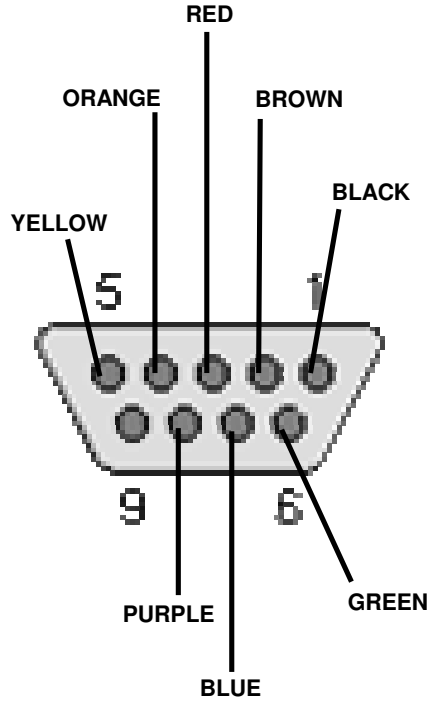

WIRING OF INTER MODULE CONNECTOR

PIN	COLOUR
1	BLACK
2	BROWN
3	RED
4	ORANGE
5	YELLOW
6	GREEN
7	BLUE
8	PURPLE
9	Not used

**MALE
PLUG**

**FEMALE
SOCKET**

↑
FRONT